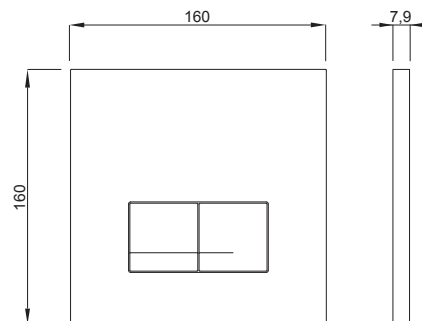

INSTALLATION METHOD

For installation on concealed flushing cisterns

PROPERTIES

Material: glass

Dual flushing

Color: black

For 380 concealed cisterns

For 399 concealed cisterns

SPECIAL FEATURES

Easy installation and service

Floating impression through shadow gap

PRODUCT CONTAINS

Complete fixing material

PACKING

Carton: 12 Pcs

OTHER AVAILABLE OPTIONS:

White

TO BE USED WITH:

DUPLO WC 380
PREMIUM

DUPLO WC 380

DUPLO WC 380
4/2 lit.

DUPLO WC 380
6 lit.

DUPLO WC 380
CORNER

DUPLO WC 380 IN.CON.
16x2 112cm