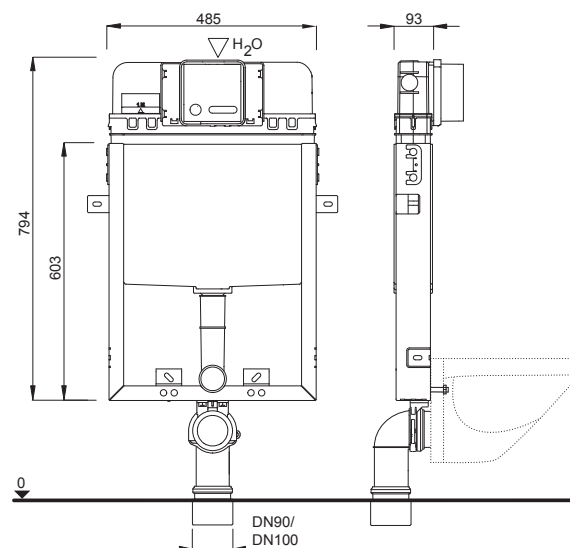

SET WC 399

Article number:

4060452510

EAN-Code:

8711778214248

A slim concealed cistern, suitable for locations requiring minimal installation depth, can be paired with a variety of flushing plates available in different designs, colors, and materials, allowing you to customize it to match your unique preferences and requirements.

INSTALLATION METHOD

For installation on or in solid walls

PROPERTIES

Galvanized WC element with pre-assembled 399 UP concealed cistern

Frontal flushing, for start-stop (6 L) or dual flushing (3/6 L)

Flush volume adjustable (large flush 4-7 L, small flush 2-3 L)

Water connection - top center

Fully insulated against condensation

SPECIAL FEATURES

Quiet mechanical fill valve (Noise class 1 ISO 3822)

PRODUCT CONTAINS

Concealed cistern equipped with pre-installed stop valve – top center

Water connection G 1/2

PE drain elbow Ø 90 mm with seal

Eccentric PE adapter Ø 90 / 110 mm with seal

Complete installation and fixing materials

PACKING

Pallet: 22 Pcs