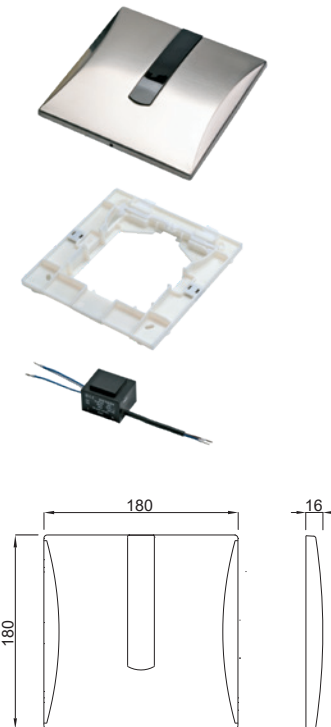

INFRARED CONTROL FOR URINAL 230 V

Article number:
382880

EAN-Code:
3838912026804

Experience convenient and hygienic flushing through advanced electronics. Just wave your hand in front of the flushing plate and the technology seamlessly takes control, ensuring fully automatic flushing. It's not just aesthetically pleasing on the outside; it's intelligent on the inside.

INSTALLATION METHOD

For installation on DUPLO urinal elements with electronic flushing operation

PROPERTIES

Material: stainless steel front plate
 Front plate secured against vandalism
 Power supply: 230 V/50 Hz
 Rated voltage: 230 V AC
 Operating voltage: 24 V DC
 For DUPLO UR 380 135 IR 230V (Article number 4060452775)

PRODUCT CONTAINS

Complete fixing materials and accessories

PACKING

Carton: 1 Pcs

TO BE USED WITH:

DUPLO UR ELEMENT

(Art. No. 4060452775)