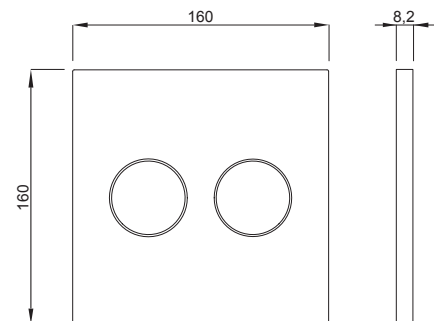

ITEA DUO

Article number:
4060419651

EAN-Code:
8711778213289

Selecting from a range of pneumatic flushing plates available in different designs, colors, materials and shapes represents the perfect choice for your complete comfort and satisfaction. Additionally, there is an option for side flushing activation with a pneumatic button available.

INSTALLATION METHOD

For installation on concealed flushing cisterns

PROPERTIES

Material: high quality plastic

Dual flushing

Color: bright chrome

For 380 concealed cisterns

SPECIAL FEATURES

Easy installation and service

PRODUCT CONTAINS

Complete fixing material

Included pneumatic lifting unit

PACKING

Carton: 12 Pcs

OTHER AVAILABLE OPTIONS: