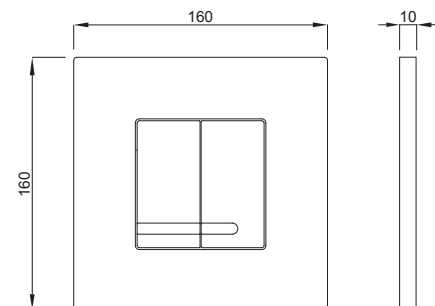

ARTE DUO METALL

Article number:
4060414051

EAN-Code:
8711778212794

Discover the ideal flushing plates for mechanical activation, available in a diverse array of designs, colors, materials, and shapes. Elevate your comfort and satisfaction with this curated selection, tailored to meet your unique preferences and needs.

INSTALLATION METHOD

For installation on concealed flushing cisterns

PROPERTIES

Material: zinc die-casting

Dual flushing

Color: bright chrome

For 380 concealed cisterns

SPECIAL FEATURES

Easy installation and service

Lockable with countersunk bolt

PRODUCT CONTAINS

Complete fixing material

PACKING

Carton: 20 Pcs

OTHER AVAILABLE OPTIONS: