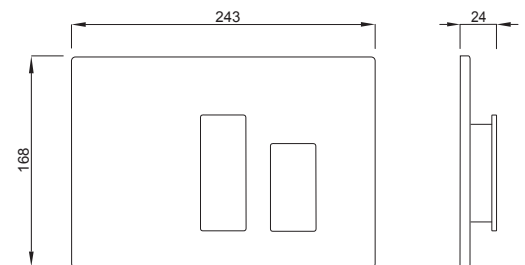

GENERA

Article number:
634496

EAN-Code:
3838912038913

Discover the ideal flushing plates for mechanical activation, available in a diverse array of designs, colors, materials, and shapes. Elevate your comfort and satisfaction with this curated selection, tailored to meet your unique preferences and needs.

INSTALLATION METHOD

For installation on concealed flushing cisterns

PROPERTIES

Material: high quality plastic

Dual flushing

Color: white with silver metal function buttons

For 189 concealed cisterns

For 198 concealed cisterns

SPECIAL FEATURES

Easy installation and service

PRODUCT CONTAINS

Complete fixing material

PACKING

Carton: 4 Pcs