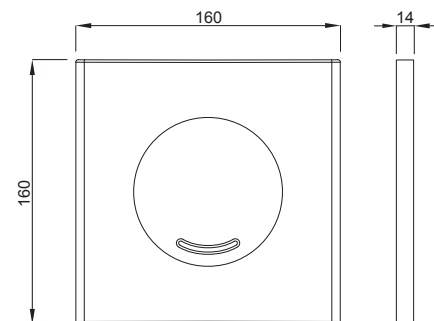

VERIA

Article number:
4060414551

EAN-Code:
8711778212923

Discover the ideal flushing plates for mechanical activation, available in a diverse array of designs, colors, materials, and shapes. Elevate your comfort and satisfaction with this curated selection, tailored to meet your unique preferences and needs.

INSTALLATION METHOD

For installation on concealed flushing cisterns

PROPERTIES

Material: high quality plastic

Start-Stop flushing

Color: bright chrome

For 380 concealed cisterns

For DUPLO UR element (Article number 8050452777)

SPECIAL FEATURES

Easy installation and service

PRODUCT CONTAINS

Complete fixing material

PACKING

Carton: 20 Pcs

OTHER AVAILABLE OPTIONS: