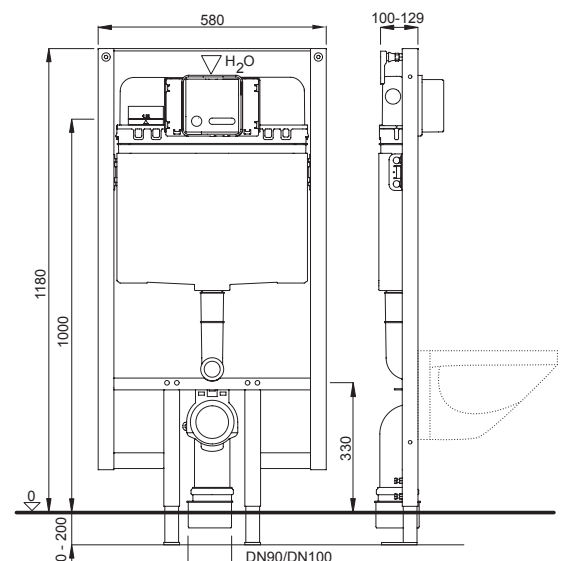

Frontal flushing, for start-stop (6 L) or dual flushing (3/6 L)

Flush volume adjustable (large flush 4-7 L, small flush 2-3 L)

Pre-assembled wall brackets and adjustable feet (0-200 mm)

Water connection - top center

Water connection G 1/2

PE drain elbow Ø 90 mm with seal

PE adapter Ø 90 / 110 mm with seal

Complete installation and fixing material

PACKING

Pallet: 16 Pcs

FLUSHING PLATES

VERIA