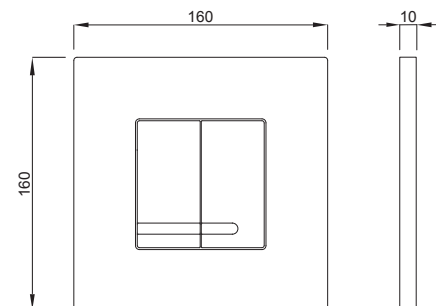

ARTE DUO

Article number:
4060415631

EAN-Code:
8711778213029

Discover the ideal flushing plates for mechanical activation, available in a diverse array of designs, colors, materials, and shapes. Elevate your comfort and satisfaction with this curated selection, tailored to meet your unique preferences and needs.

INSTALLATION METHOD

For installation on concealed flushing cisterns

PROPERTIES

Material: high quality plastic

Dual flushing

Color: matt chrome

For 380 concealed cisterns

For 399 concealed cisterns

SPECIAL FEATURES

Easy installation and service

PRODUCT CONTAINS

Complete fixing material

PACKING

Carton: 12 Pcs

OTHER AVAILABLE OPTIONS: