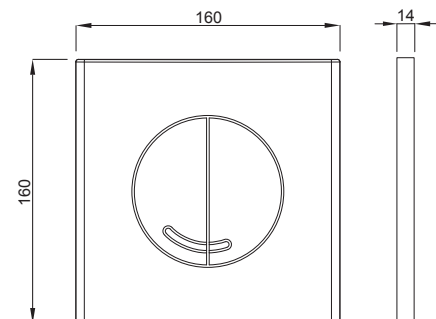

VERIA DUO

Article number:
4060414631

EAN-Code:
8711778212961

Discover the ideal flushing plates for mechanical activation, available in a diverse array of designs, colors, materials, and shapes. Elevate your comfort and satisfaction with this curated selection, tailored to meet your unique preferences and needs.

INSTALLATION METHOD

For installation on concealed flushing cisterns

PROPERTIES

Material: high quality plastic

Dual flushing

Color: matt chrome

For 380 concealed cisterns

For 399 concealed cisterns

SPECIAL FEATURES

Easy installation and service

PRODUCT CONTAINS

Complete fixing material

PACKING

Carton: 20 Pcs

OTHER AVAILABLE OPTIONS: