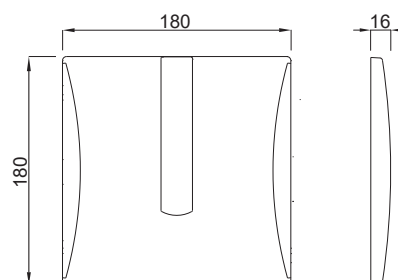

IR-URINAL-CONTROL, BATTERY POWER SUPPLY, 9 V

Article number:
382881

EAN-Code:
3838912021816

Experience convenient and hygienic flushing through advanced electronics. Just wave your hand in front of the flushing plate and the technology seamlessly takes control, ensuring fully automatic flushing. It's not just aesthetically pleasing on the outside; it's intelligent on the inside.

INSTALLATION METHOD

For installation on DUPLO urinal elements with electronic flushing operation

PROPERTIES

Material: stainless steel front plate

Front plate secured against vandalism

Battery power supply: 9 V

Operating voltage: 9 V DC

For DUPLO UR 380 135 IR 9V (Article number 4060452779)

PRODUCT CONTAINS

Complete fixing materials and accessories

Battery

PACKING

Carton: 1 Pcs