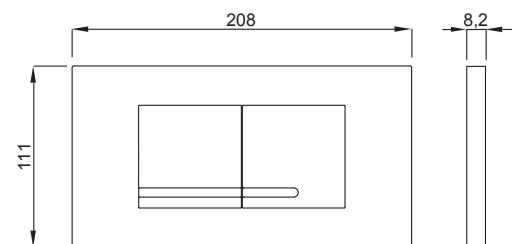

GAIOS DUO

Article number:
4060418731

EAN-Code:
8711778213203

Discover the ideal flushing plates for mechanical activation, available in a diverse array of designs, colors, materials, and shapes. Elevate your comfort and satisfaction with this curated selection, tailored to meet your unique preferences and needs.

INSTALLATION METHOD

For installation on concealed flushing cisterns

PROPERTIES

Material: high quality plastic

Dual flushing

Color: matt chrome

For 387 concealed cisterns

SPECIAL FEATURES

Easy installation and service

For top or front flushing activation

PRODUCT CONTAINS

Complete fixing material

PACKING

Carton: 20 Pcs

OTHER AVAILABLE OPTIONS: